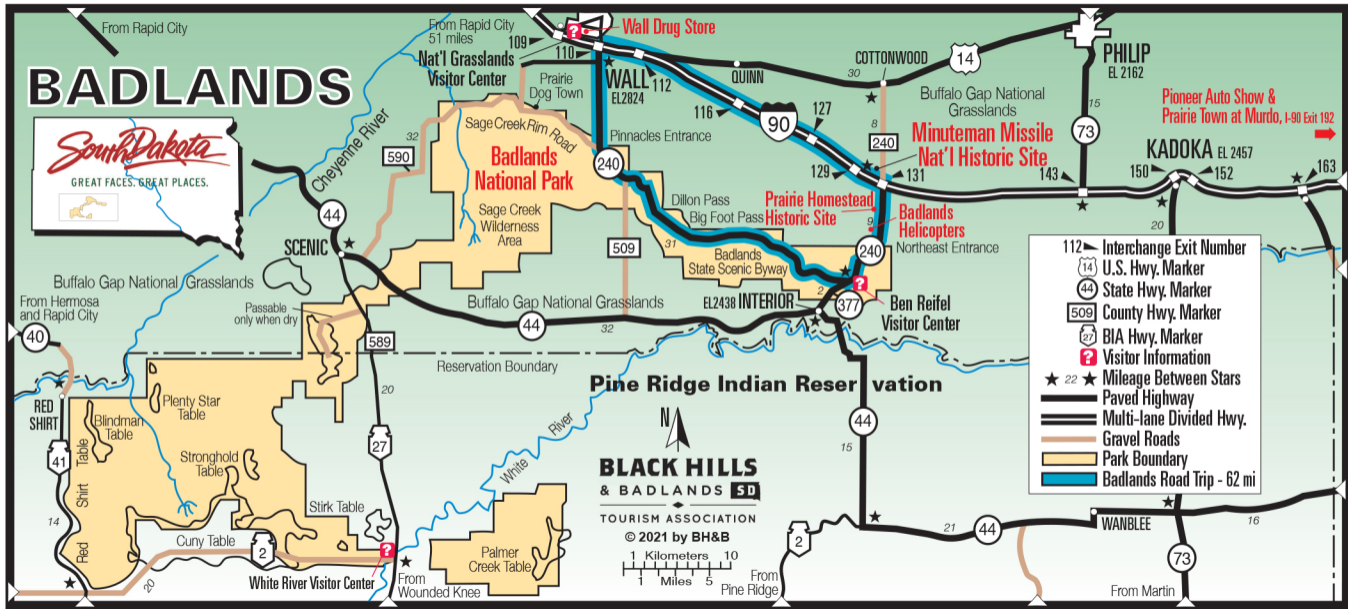

BADLANDS

- 112 Interchange Exit Number
- U.S. Hwy. Marker
- State Hwy. Marker
- County Hwy. Marker
- BIA Hwy. Marker
- Visitor Information
- Mileage Between Stars
- Paved Highway
- Multi-lane Divided Hwy.
- Gravel Roads
- Park Boundary
- Badlands Road Trip - 62 mi

BLACK HILLS & BADLANDS SD

TOURISM ASSOCIATION

© 2021 by BH&B

Pioneer Auto Show & Prairie Town at Murdo, I-90 Exit 192

From Hermosa and Rapid City

From Rapid City

From Rapid City 51 miles

From Wounded Knee

From Pine Ridge

From Martin